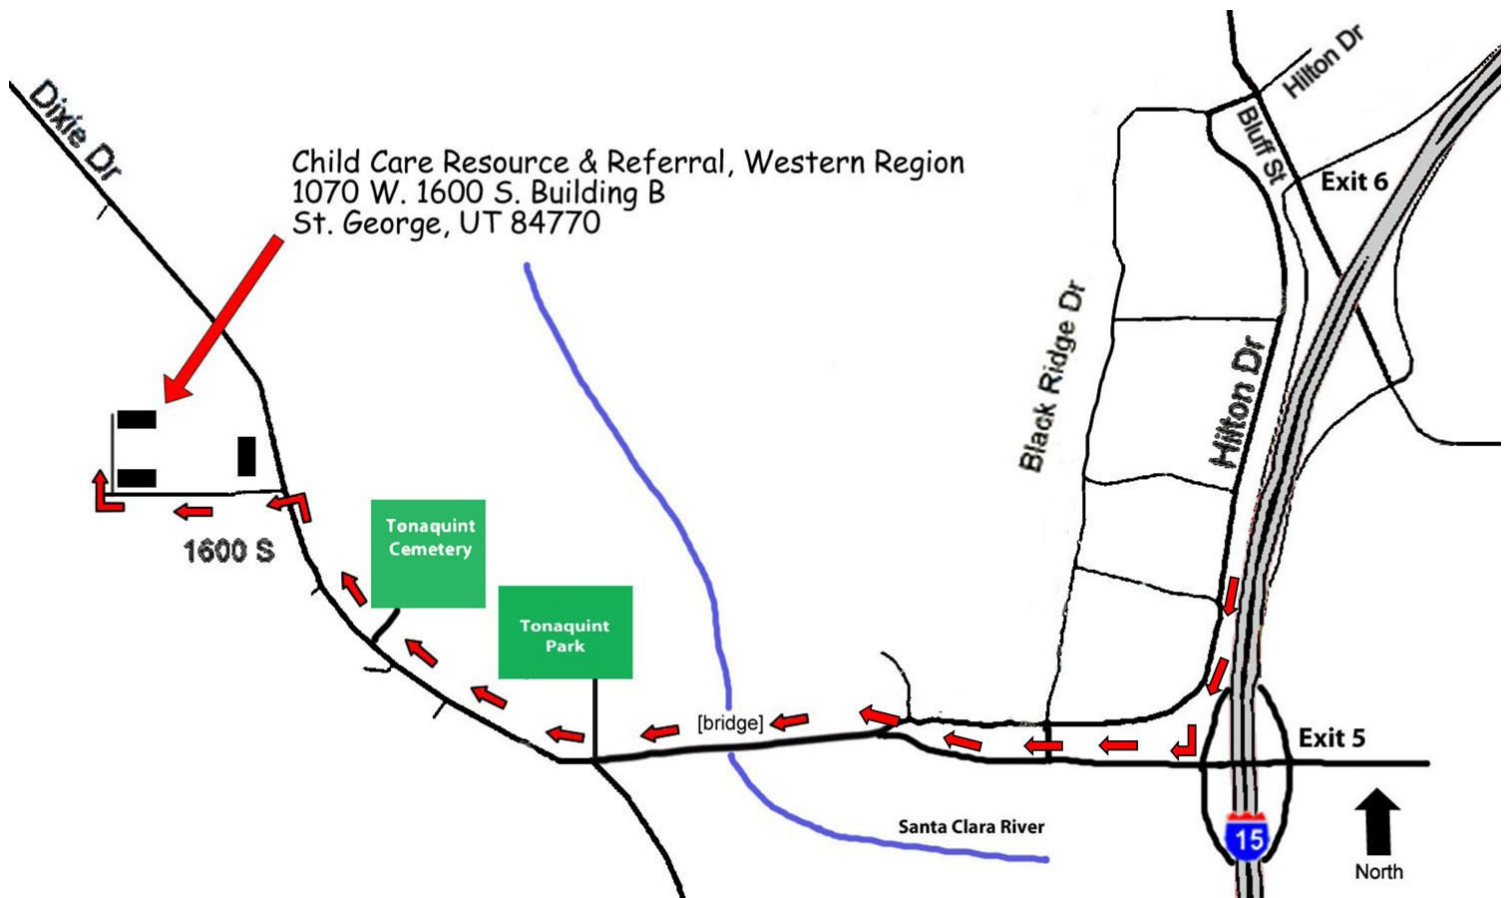

Driving Directions to Child Care Resource & Referral

St. George Office

Driving Directions From I-15 (South-bound)

1. Take Exit 5 (Dixie Drive Exit) and head westbound.
2. Continue westward until you cross the Tonaquint Bridge over the Santa Clara River.
3. You will pass the Tonaquint Park and Tonaquint Cemetery (both on your right).
4. Turn left onto 1600 South Street. The sign on the corner says, "Tonaquint Center".
5. Go all the way to the end of the road and take the last right.
6. From there, you'll see the Five County Association of Governments building in the back to the right.

Please call Child Care Resource & Referral at 1-888-344-4896 if you have any questions or need further directions.